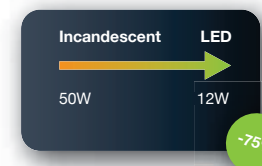

Specifications

Code	Voltage	Power	Color Temperature	Angle	Flux	Lifetime	CRI	Capbase
GIG27E-12W	AC 100-240V	12W	3000K	30	650 Lm	25000	>80	E27
GIG27E-12C	AC 100-240V	12W	6000K	30	750 Lm	25000	>80	E27